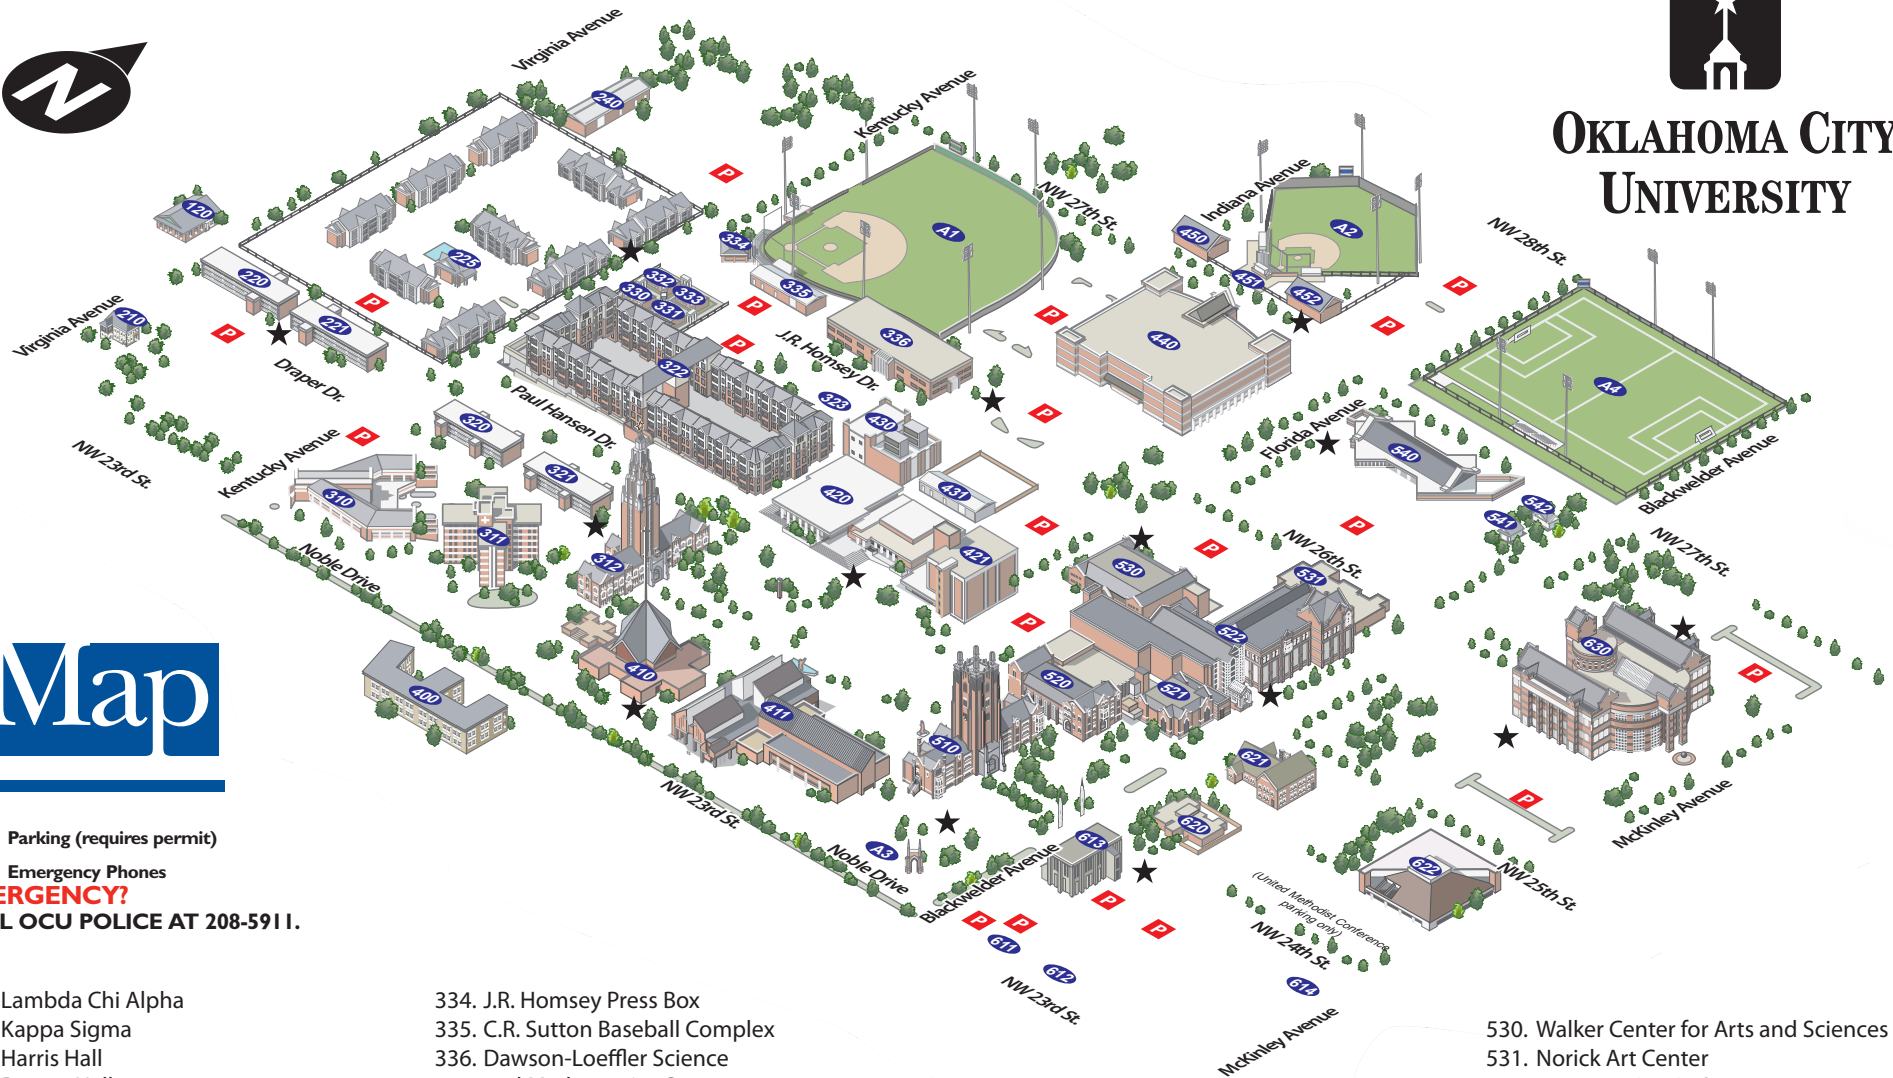

OKLAHOMA CITY UNIVERSITY

campus Map

P Parking (requires permit)
★ Emergency Phones
EMERGENCY?
CALL OCU POLICE AT 208-5911.

- 120. Lambda Chi Alpha
- 210. Kappa Sigma
- 220. Harris Hall
- 221. Draper Hall
- 225. Cokesbury Court Apartments
- 240. Theatre storage
- 310. Sarkeys Law Center
- 311. Walker Hall
- 312. Gold Star Memorial Building (Law Library)
- 320. Smith Hall
- 321. Banning Hall
- 322. Oklahoma United Methodist Hall
- 323. Aduddell Center (fitness center)
- 330. Gamma Phi Beta
- 331. Student Health Center
- 332. Alpha Phi
- 333. Alpha Chi Omega

- 334. J.R. Homsey Press Box
- 335. C.R. Sutton Baseball Complex
- 336. Dawson-Loeffler Science and Mathematics Center
- A1. Jim Wade Stadium
- 400. University Manor Apartments
- 410. Bishop W. Angie Smith Chapel (Wimberly School of Religion) (The Saint Paul School of Theology)
- 411. Edith Kinney Gaylord Center (Ann Lacy School of American Dance and Arts Management)
- 420. Tom and Brenda McDaniel University Center
- 421. Dulaney-Browne Library (Center for Excellence in Teaching and Learning)
- 430. Physical Plant (boilers)

- 431. Physical Plant (shops)
- 440. Henry J. Freede Wellness and Activity Center
- 450. Ann Lacy Stadium (West building)
- 451. Ann Lacy Stadium (press box)
- 452. Ann Lacy Stadium (East building)
- A2. Ann Lacy Stadium
- A3. Kerr-McGee Centennial Plaza
- 510. Clara E. Jones Administration Building
- 520. Kirkpatrick Fine Arts Center
- 521. Margaret E. Petree Recital Hall
- 522. Wanda L. Bass Music Center